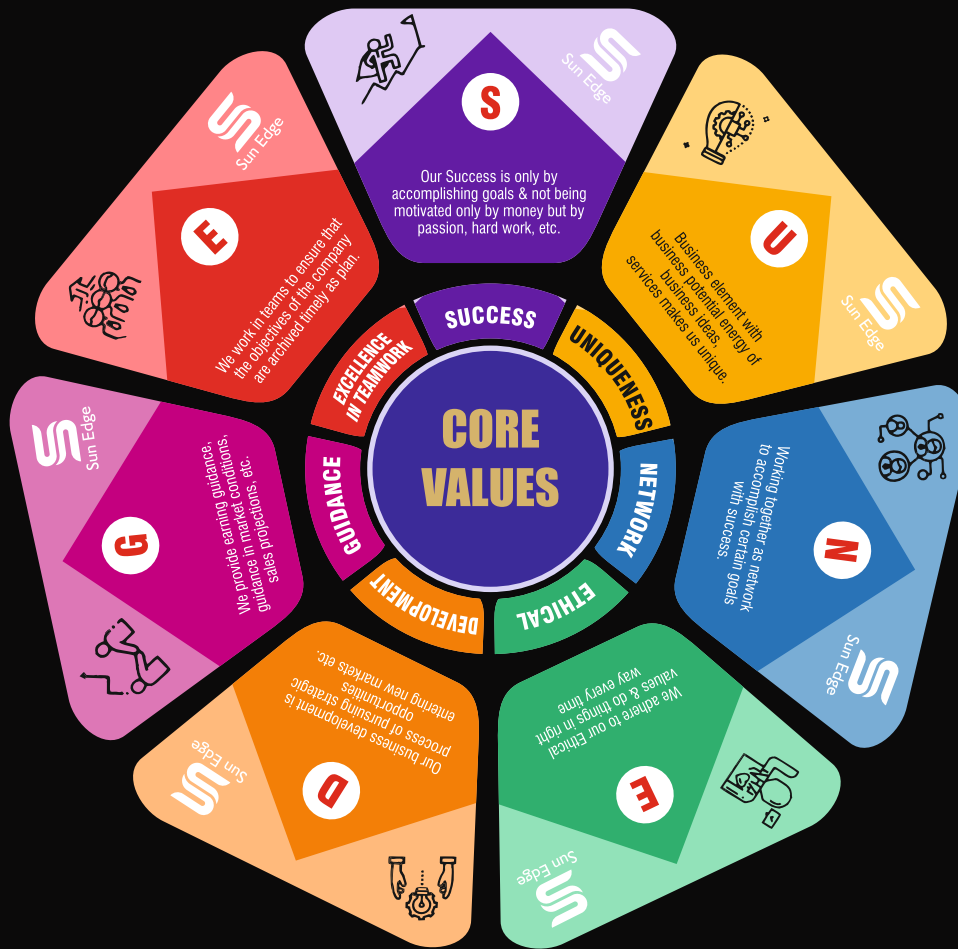

Sunedge Mkt. Pvt. Ltd.

An ISO 9001 : 2015 Certified Company

- Office -

1 st Floor, Arvice Chamber, Premlok Park, Chinchwad, Pune - 411033, Maharashtra, India
Customer Care No. 020-27358888

www.mysunedge.com

/ Sunedge

/ sunedge_wellbeing

/ sunedge_wellbeing